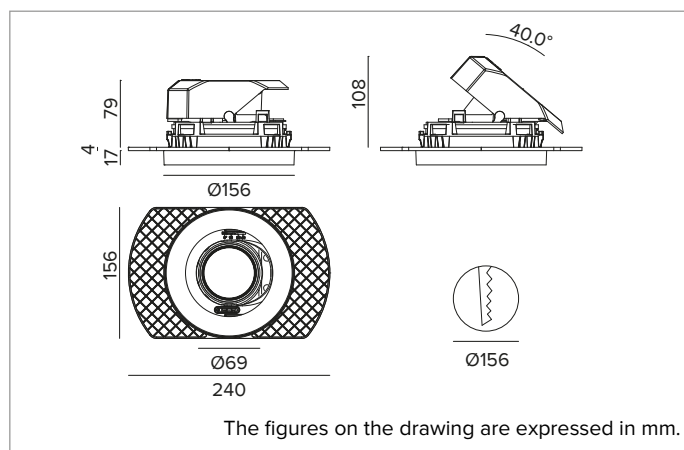

1T8604ELTR | CTEVO ARCHITECTURAL 160

Adjustable recessed LED projector in a trimless version

		4000K	H(m)	D(m)	E _{max} (lx)
		Ra90		33°	
		Fixture Power	34W	1	0.59 9828
		Source Flux	4523lm	2	1.18 2457
		Fixture Flux	3334lm	3	1.77 1092
		Efficacy	98lm/W	4	2.36 614
TS1278	I _{max} =2173cd/klm	I _{max}	9828cd	5	2.95 393

Optic: REFLECTOR

Beam angles: FL (33°)

Optical efficiency: 74%

Fixture flux: 3334lm

Luminous efficacy: 98lm/W

Photobiological safety: Compliant with RG1 low risk group

MECHANICAL CHARACTERISTICS

Die-cast white painted anodised aluminium body and dissipator. White colour cover. The optical unit can be adjusted up to 40° on the vertical plane with a mechanical beam locking system and a graduated scale, and 358° on the horizontal plane. Trimless version with a load-bearing element for installation and finishing in plasterboard.

Colour and finish: Plaster white

Weight: 1.15Kg

Version: TRIMLESS

Degree of protection: IP20 for recessed part

Degree of protection: IP40 for exposed part

ELECTRICAL CHARACTERISTICS

Integrated electronic ON-OFF driver.