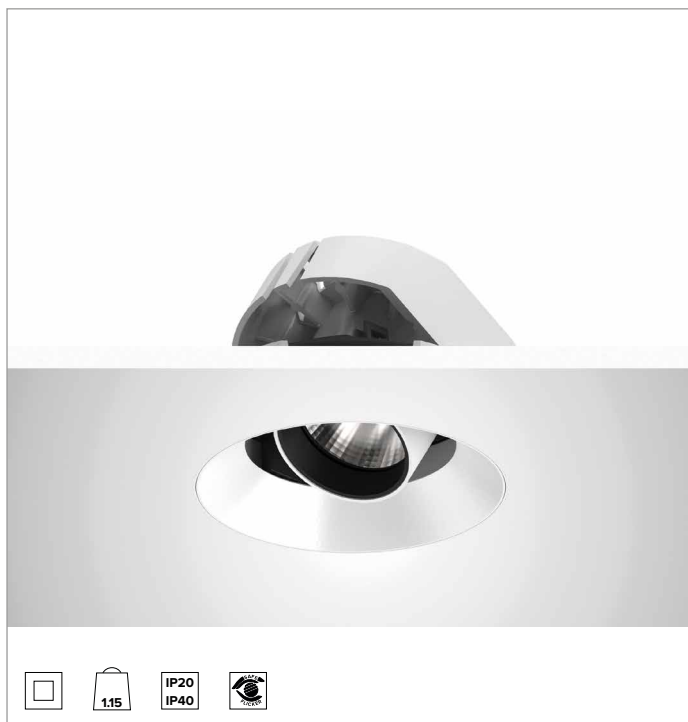

1T8604ELTR | CTEVO ARCHITECTURAL 160

Adjustable recessed LED projector in a trimless version

		4000K	H(m)	D(m)	E _{max} (lx)
		Ra90		33°	
		Fixture Power	34W	1	0.59 9828
		Source Flux	4523lm	2	1.18 2457
		Fixture Flux	3334lm	3	1.77 1092
		Efficacy	98lm/W	4	2.36 614
TS1278	I _{max} =2173cd/klm	I _{max}	9828cd	5	2.95 393

CCT nominal: 4000K

Lifetime (L80/B10): >50000h tq +25°C

ILLUMINOTECHNICAL CHARACTERISTICS

FL - precision optics with a black silicone cut off ring. Version with a convex faceted highly reflective anodised aluminium reflector and a holographic diffusion filter. UGR<19 (EN 12464-1).

Optic: REFLECTOR

Beam angles: FL (33°)

Optical efficiency: 74%

Fixture flux: 3334lm

Luminous efficacy: 98lm/W

Photobiological safety: Compliant with RG1 low risk group

MECHANICAL CHARACTERISTICS

Die-cast white painted anodised aluminium body and dissipator. White colour cover. The optical unit can be adjusted up to 40° on the vertical plane with a mechanical beam locking system and a graduated scale, and 358° on the horizontal plane. Trimless version with a load-bearing element for installation and finishing in plasterboard.

Colour and finish: Plaster white

Weight: 1.15Kg

Version: TRIMLESS

Degree of protection: IP20 for recessed part

Degree of protection: IP40 for exposed part

ELECTRICAL CHARACTERISTICS

Integrated electronic ON-OFF driver.